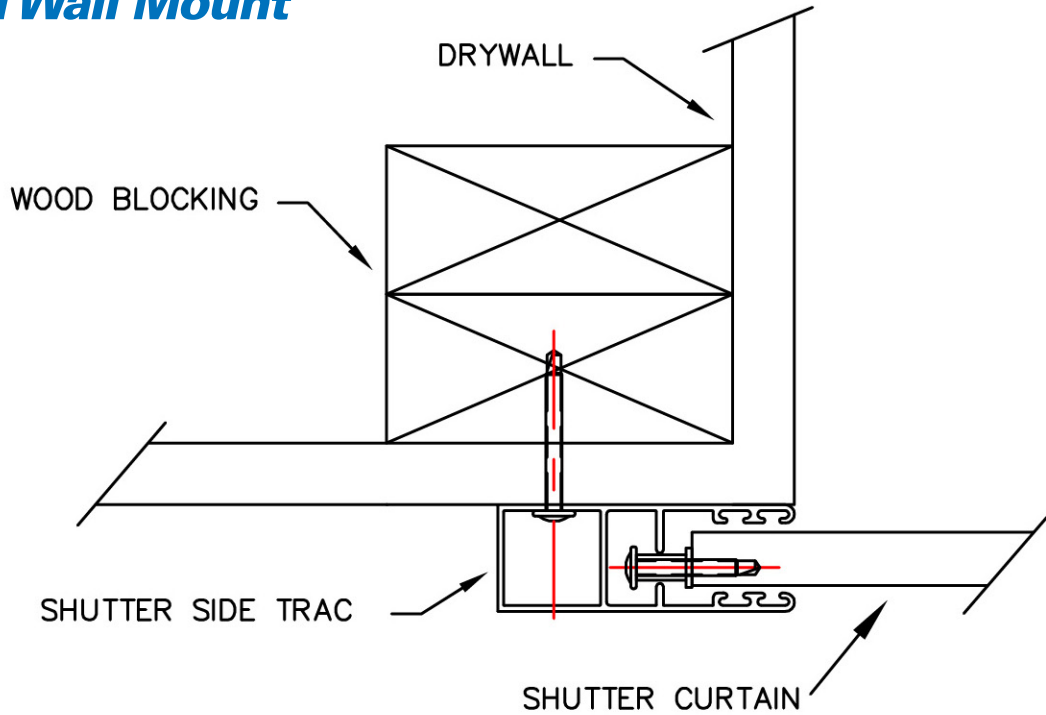

# Mounting Details

## Standard Wall Mount

SHUTTER MOUNTING DETAIL  
THROUGH DRYWALL INTO WOOD