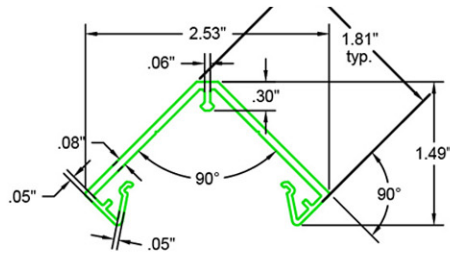

Jamb Mount with Tube

ANGULAR BUILD OUT