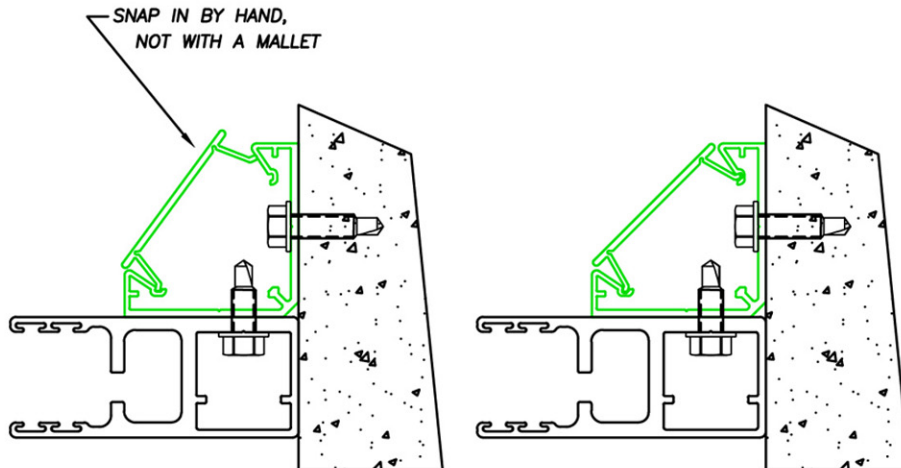

## Standard Wall Mount

SHUTTER MOUNTING DETAIL  
THROUGH DRYWALL INTO WOOD

# Jamb Mount with Tube

ANGULAR BUILD OUT

SNAP COVER

# Jamb Mount with Angle Snap Cover

ATTACH ANGULAR BUILD OUT

ATTACH RAIL TO ANGULAR BUILD OUT

SNAP ON SNAP COVER