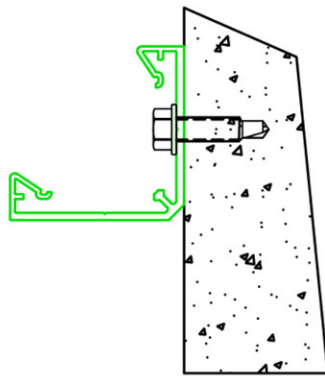

## Standard Wall Mount

SHUTTER MOUNTING DETAIL  
THROUGH DRYWALL INTO WOOD

# Jamb Mount with Tube

ANGULAR BUILD OUT

SNAP COVER

# Jamb Mount with Angle Snap Cover

ATTACH ANGULAR BUILD OUT

ATTACH RAIL TO ANGULAR BUILD OUT

SNAP ON SNAP COVER