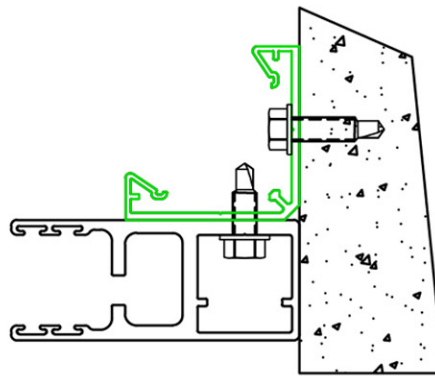

## Standard Wall Mount

SHUTTER MOUNTING DETAIL  
THROUGH DRYWALL INTO WOOD

# Jamb Mount with Tube

ANGULAR BUILD OUT

SNAP COVER

# Jamb Mount with Angle Snap Cover

ATTACH ANGULAR BUILD OUT

ATTACH RAIL TO ANGULAR BUILD OUT

SNAP ON SNAP COVER