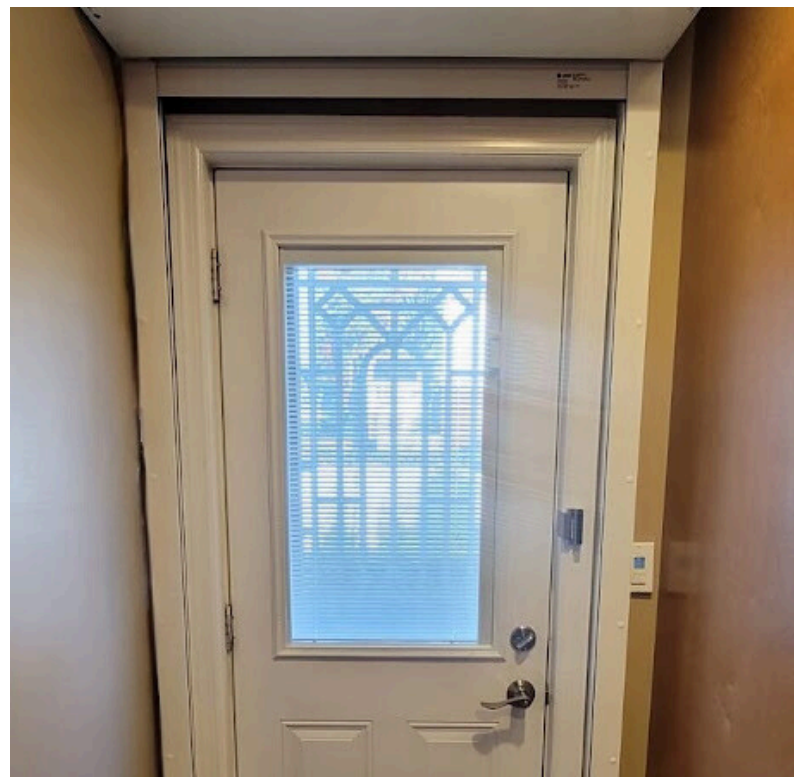

Vented, light slits between slats allow in light and air when shutter is left in the partially open position

Foam-filled aluminum slats provide a thermal and noise barrier with enhanced insulation

AL2 shutters provide privacy and a security barrier for a New Mexico home.

AL2 privacy shutters were selected in a clean, white finish to match their home's aesthetics. The shutters were installed on multiple windows and doors throughout the house, including the bay windows, bathroom windows, and the front door.

Shutters were installed over bathroom windows for added personal privacy.

The white AL2 shutters provided elegant and efficient privacy with stylish appeal.

"I can't believe how beautiful but also incredibly functional these shutters are. They've made my home a much more comfortable place to live."

— HOMEOWNER

An interior mounted AL2 shutter installed over to the home's front door.

Why Choose Us

AN ENTIRE COMPANY BUILT AROUND SECURITY-DRIVEN INNOVATION

We provide innovative products and unrelenting customer service, protecting what matters most.