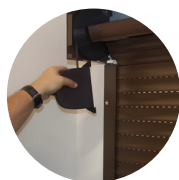

Strap Box
(Manual)